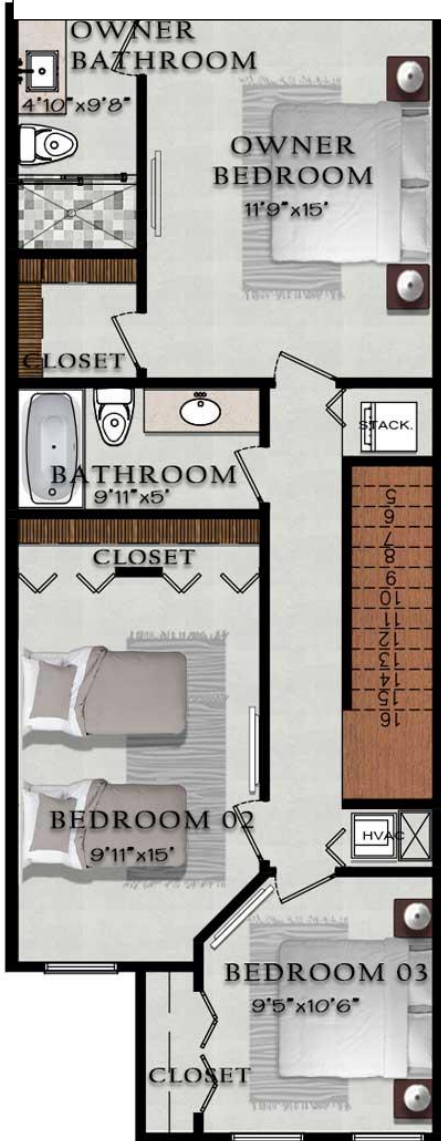

TERRA ESMERALDA

TOWNHOME AMALFI

1352 Sq. feet/125 Sq. Meters
2-Story TownHome

SECOND LEVEL

FIRST LEVEL

TERRA ESMERALDA

TOWNHOME CAPRI

1379 Sq. feet/128 Sq. Meters
2-Story TownHome

SECOND LEVEL

FIRST LEVEL

TERRA ESMERALDA

TOWNHOME TRAMONTI

1591 Sq. feet/147 Sq. Meters
2-Story TownHome

SECOND LEVEL

FIRST LEVEL

TERRA ESMERALDA

TOWNHOME SALERNO

1591 Sq. feet/148 Sq. Meters
2-Story TownHome

SECOND LEVEL

FIRST LEVEL

TERRA ESMERALDA

TOWNHOME SORRENTO

1721 Sq. feet/160 Sq. Meters
2-Story TownHome

SECOND LEVEL