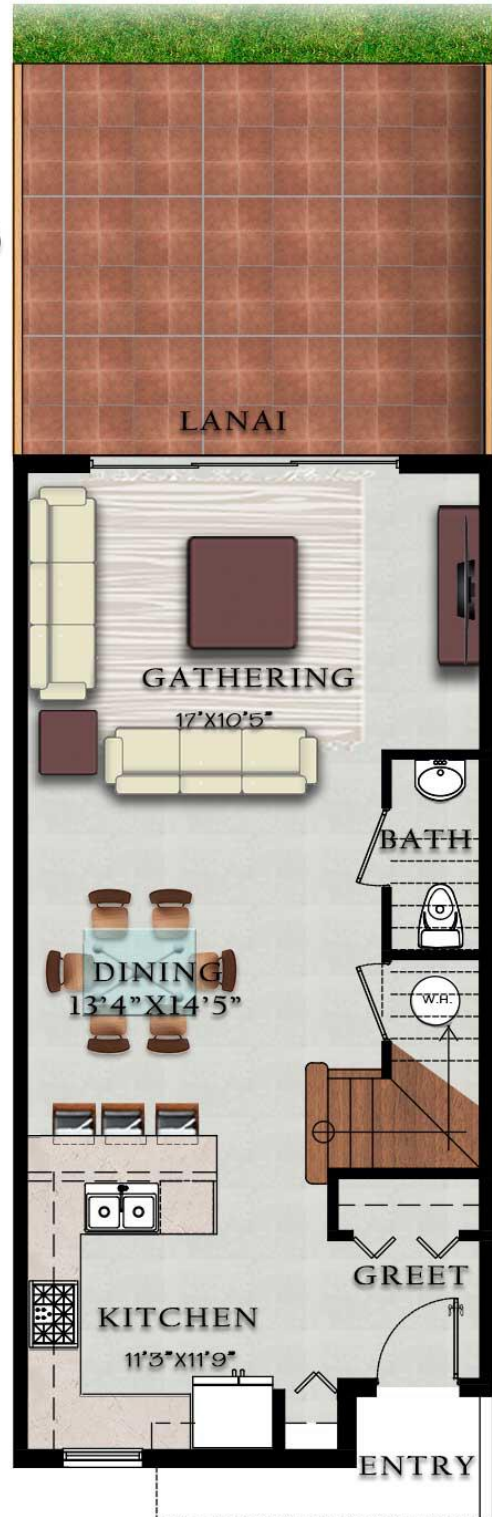

TERRA ESMERALDA

TOWNHOME AMALFI

1352 Sq. feet/125 Sq. Meters
2-Story TownHome

SECOND LEVEL

FIRST LEVEL

TERRA ESMERALDA

TOWNHOME CAPRI

1379 Sq. feet/128 Sq. Meters
2-Story TownHome

SECOND LEVEL

FIRST LEVEL

TERRA ESMERALDA

TOWNHOME TRAMONTI

1591 Sq. feet/147 Sq. Meters
2-Story TownHome

SECOND LEVEL

FIRST LEVEL

TERRA ESMERALDA

TOWNHOME SALERNO

1591 Sq. feet/148 Sq. Meters
2-Story TownHome

SECOND LEVEL

FIRST LEVEL

TERRA ESMERALDA

TOWNHOME SORRENTO

1721 Sq. feet/160 Sq. Meters
2-Story TownHome

SECOND LEVEL