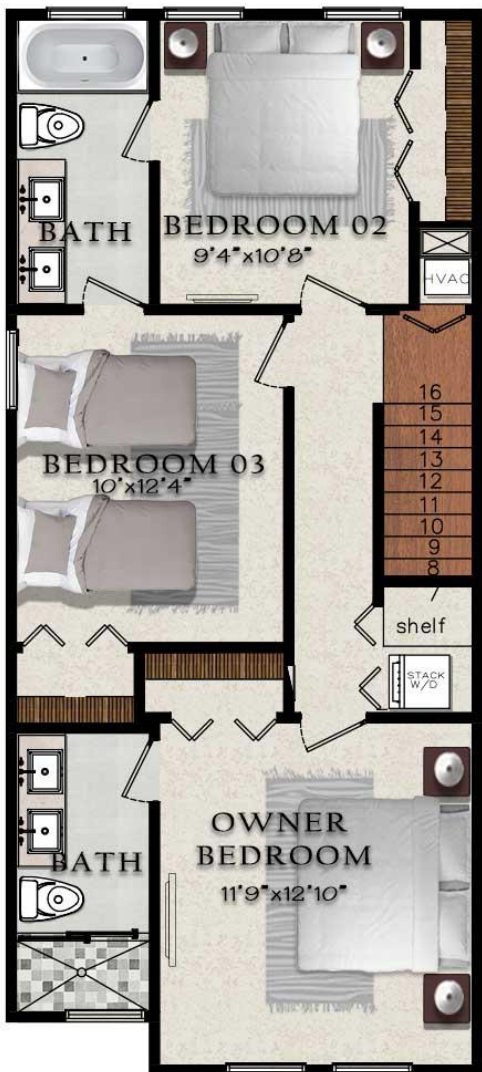

TERRA ESMERALDA

TOWNHOME AMALFI

1352 Sq. feet/125 Sq. Meters
2-Story TownHome

SECOND LEVEL

FIRST LEVEL

TERRA ESMERALDA

TOWNHOME CAPRI

1379 Sq. feet/128 Sq. Meters
2-Story TownHome

SECOND LEVEL

FIRST LEVEL

TERRA ESMERALDA

TOWNHOME TRAMONTI

1591 Sq. feet/147 Sq. Meters
2-Story TownHome

SECOND LEVEL

FIRST LEVEL

TERRA ESMERALDA

TOWNHOME SALERNO

1591 Sq. feet/148 Sq. Meters
2-Story TownHome

SECOND LEVEL

FIRST LEVEL

TERRA ESMERALDA

TOWNHOME SORRENTO

1721 Sq. feet/160 Sq. Meters
2-Story TownHome

SECOND LEVEL