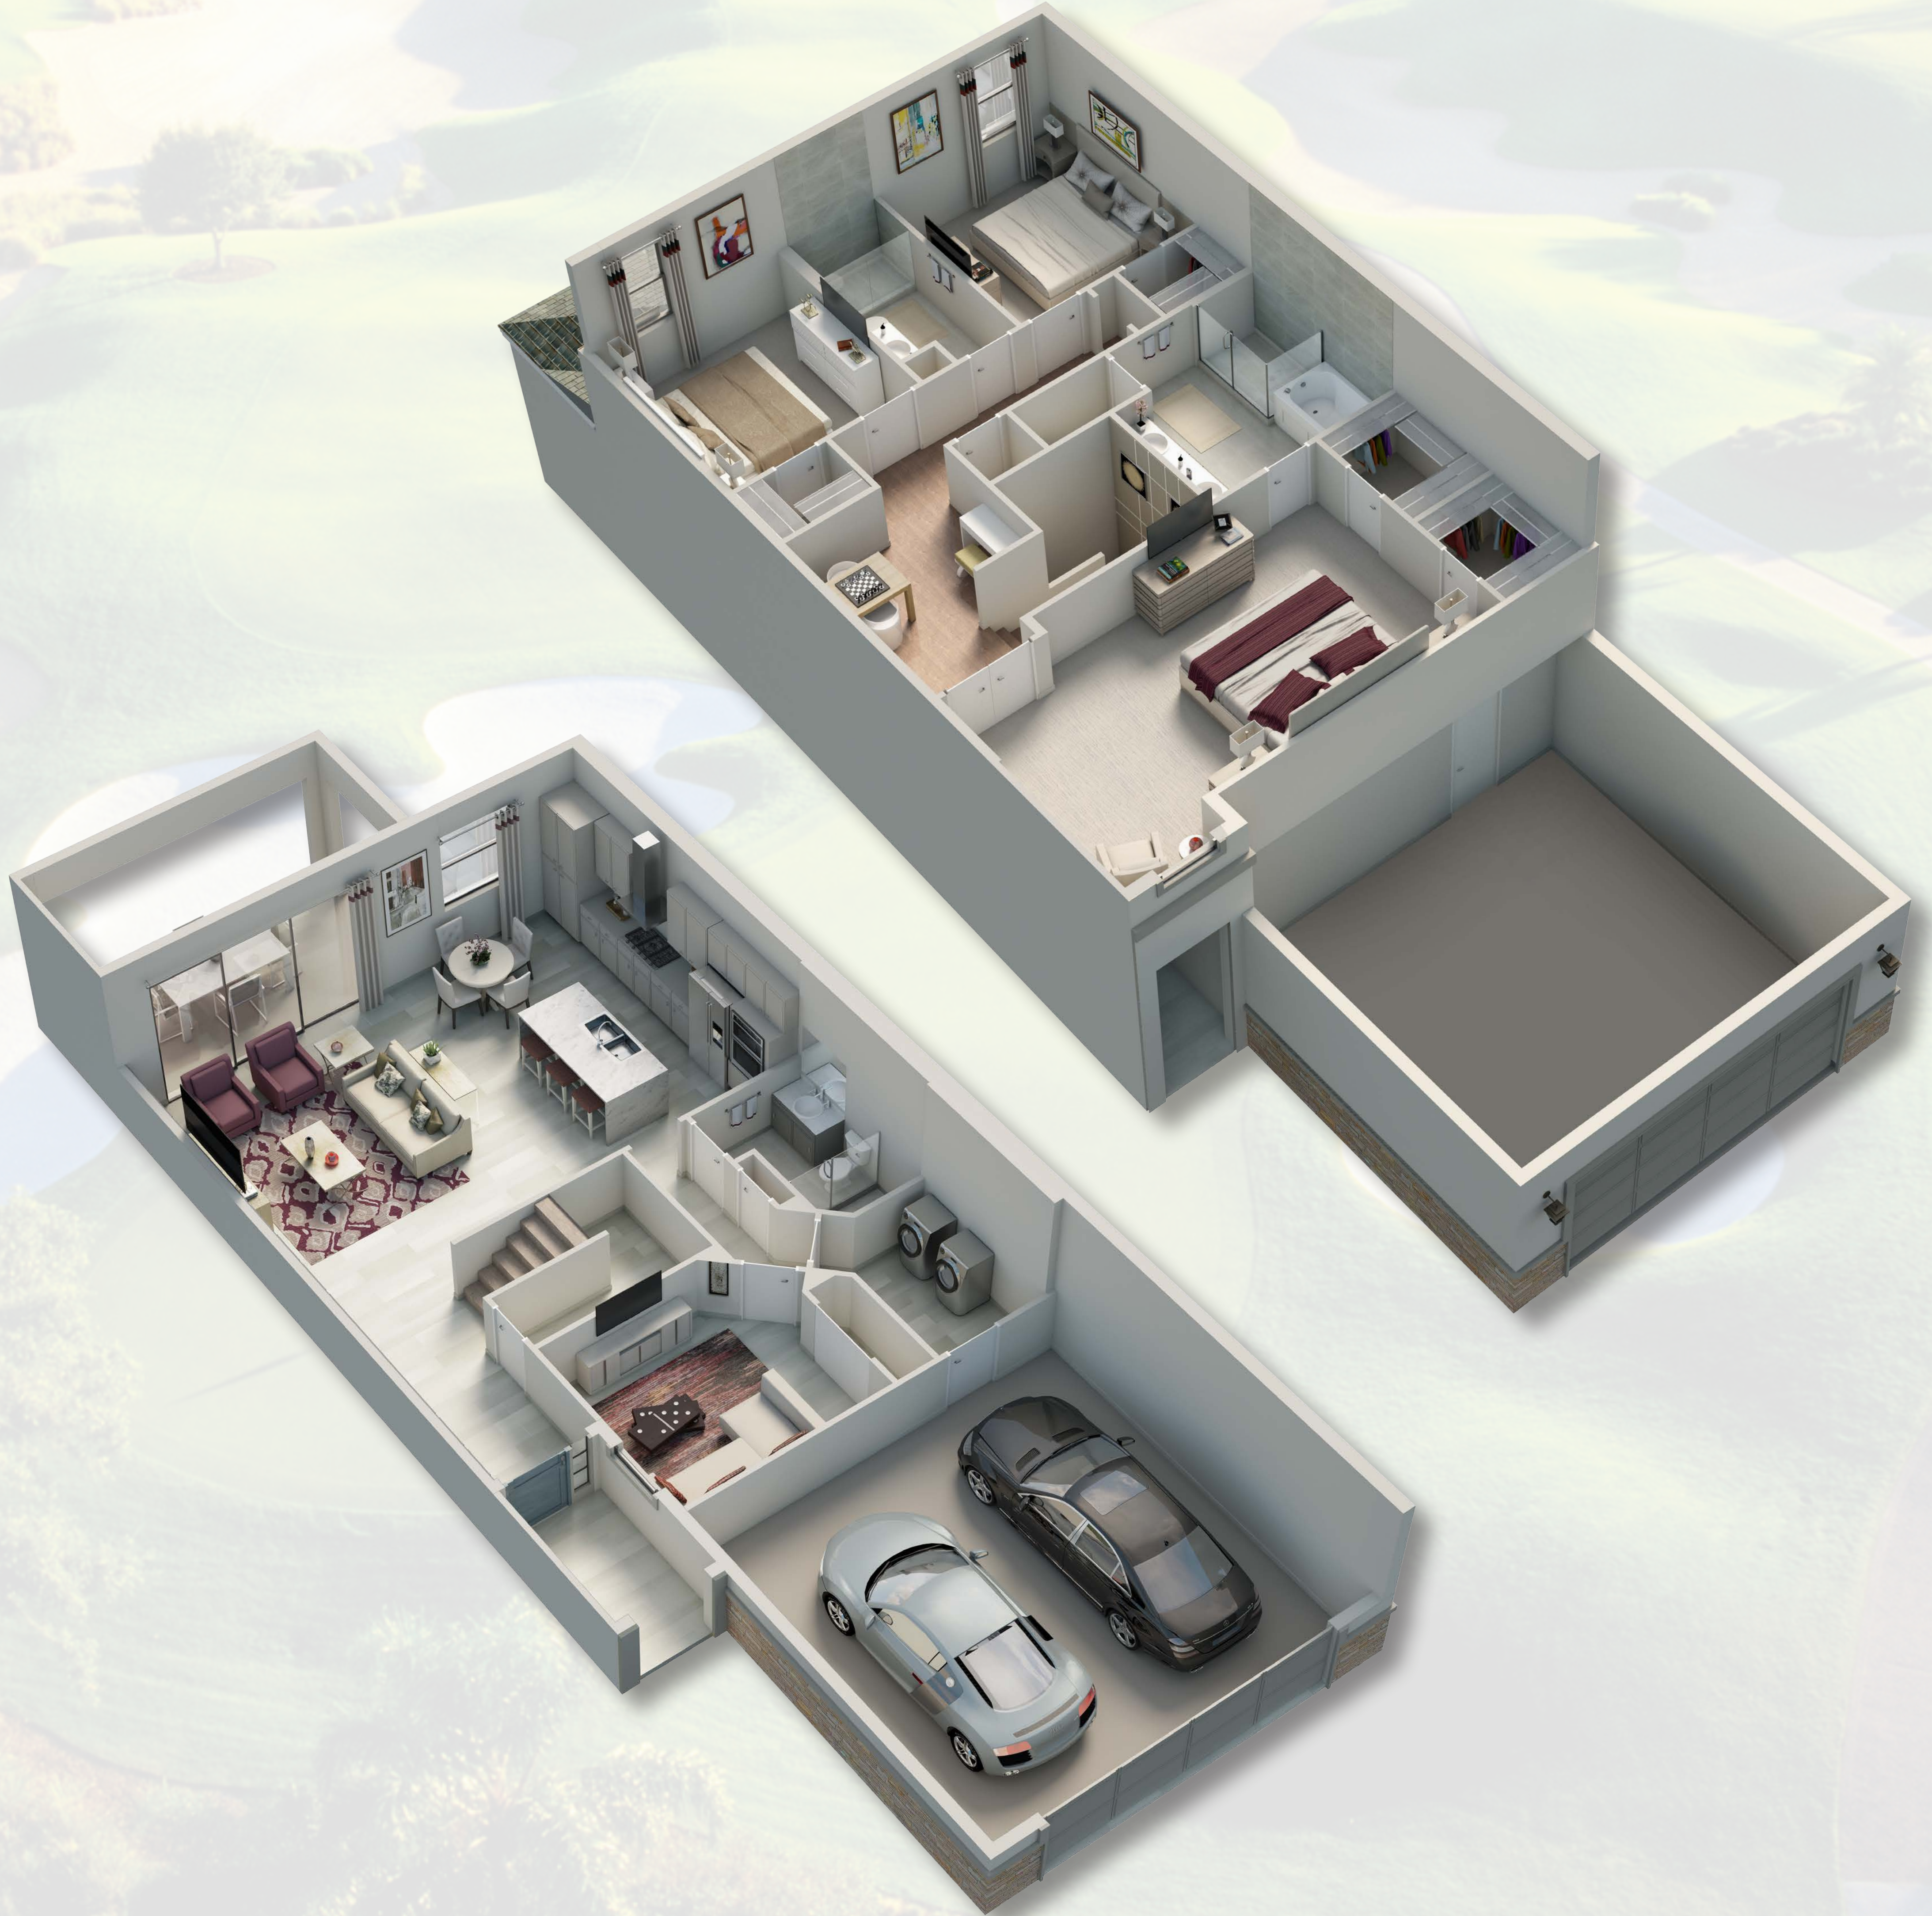

EAGLE TRACE

AT REUNION

SYCAMORE

3 BEDROOMS + DEN | 3 BATHS | 2 CAR GARAGE | LIVING AREA: 2160 SQUARE FEET

AUGUSTA

3 BEDROOMS

2.5 BATHS

1 CAR GARAGE

LIVING AREA : 1704 SQUARE FEET

1704

TURNBERRY

3 BEDROOMS

2.5 BATHS

1 CAR GARAGE

LIVING AREA : 1687 SQUARE FEET