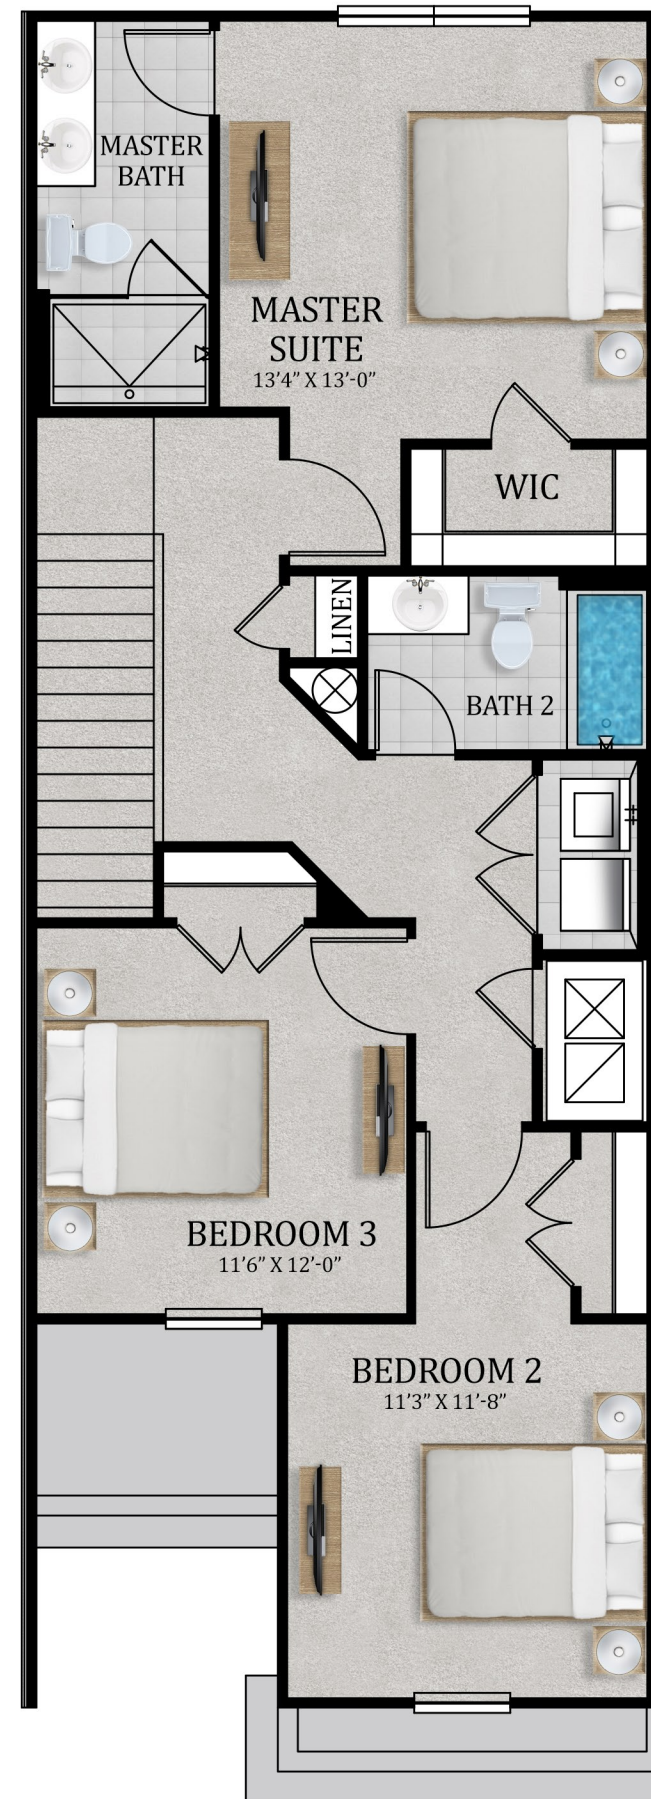

EAGLE TRACE

AT REUNION

SYCAMORE

3 BEDROOMS + DEN | 3 BATHS | 2 CAR GARAGE | LIVING AREA: 2160 SQUARE FEET

AUGUSTA

3 BEDROOMS

2.5 BATHS

1 CAR GARAGE

LIVING AREA : 1704 SQUARE FEET

1704

TURNBERRY

3 BEDROOMS

2.5 BATHS

1 CAR GARAGE

LIVING AREA : 1687 SQUARE FEET