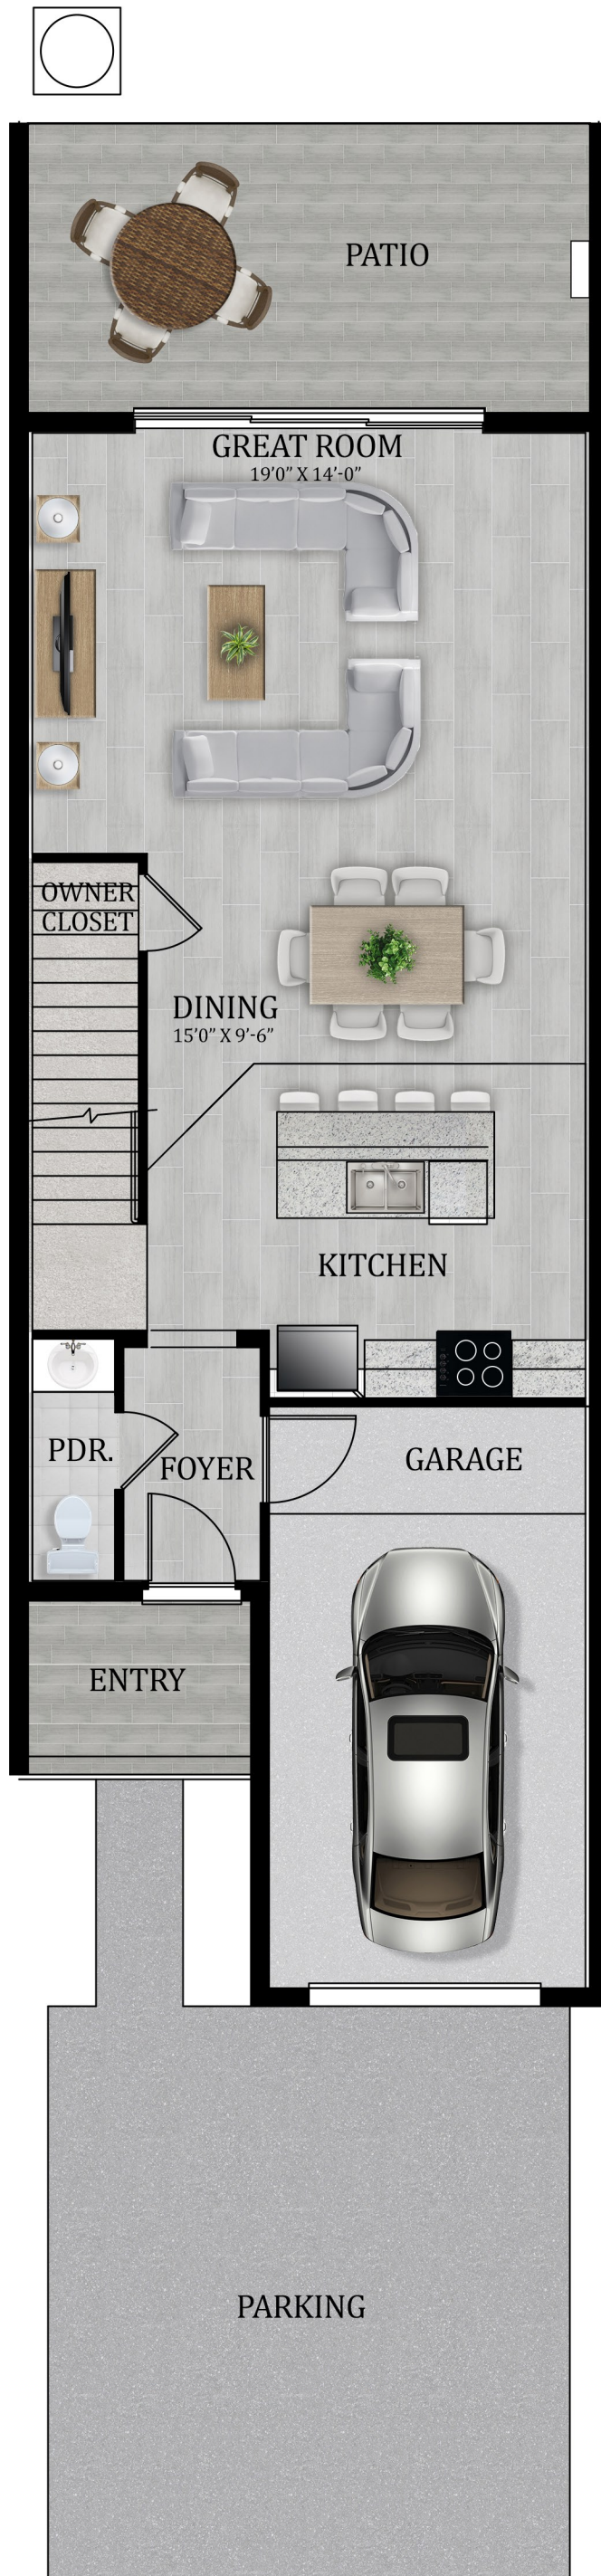

EAGLE TRACE

AT REUNION

SYCAMORE

3 BEDROOMS + DEN | 3 BATHS | 2 CAR GARAGE | LIVING AREA: 2160 SQUARE FEET

AUGUSTA

3 BEDROOMS

2.5 BATHS

1 CAR GARAGE

LIVING AREA : 1704 SQUARE FEET

1704

TURNBERRY

3 BEDROOMS

2.5 BATHS

1 CAR GARAGE

LIVING AREA : 1687 SQUARE FEET