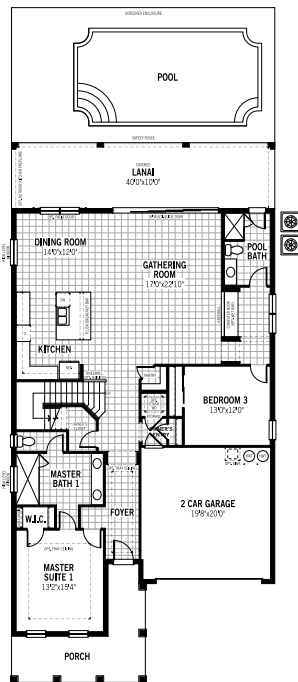

# LAGUNA FLOORPLAN

FROM \$442,990

5 BED, 4.5 BATHS 2750 SQ FT.

# BALI FLOORPLAN

FROM \$544,990  
7 BED, 4.5 BATHS 3505 SQ FT.

# CABO 2 FLOOR PLAN

FROM \$559,990

8 BED, 6 BATHS 3778 SQ. FT.

# NAPA FLOOR PLAN

FROM \$579,990  
9BED, .5 BATHS 4378 SQ FT.