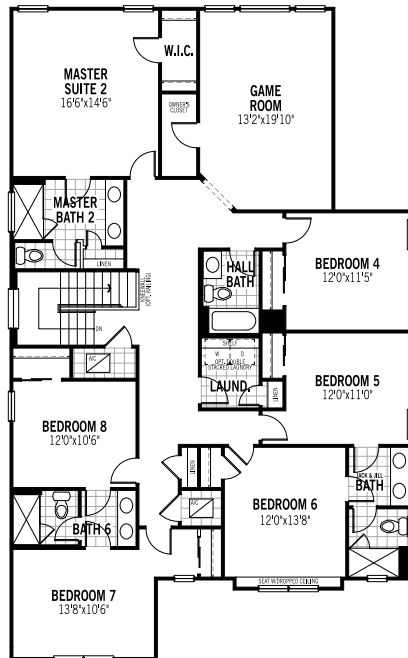

# LAGUNA FLOORPLAN

FROM \$442,990

5 BED, 4.5 BATHS 2750 SQ FT.

# BALI FLOORPLAN

FROM \$544,990  
7 BED, 4.5 BATHS 3505 SQ FT.

# CABO 2 FLOOR PLAN

FROM \$559,990

8 BED, 6 BATHS 3778 SQ. FT.

# NAPA FLOOR PLAN

FROM \$579,990  
9BED, .5 BATHS 4378 SQ FT.