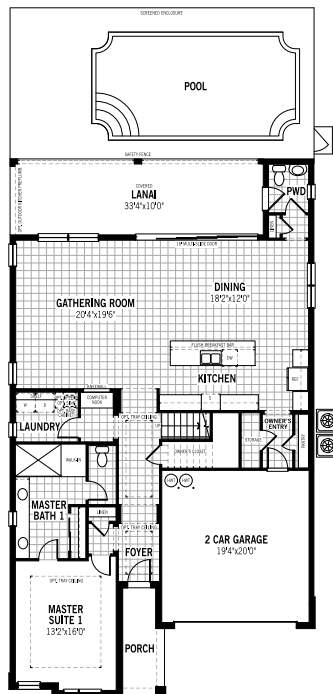

# LAGUNA FLOORPLAN

FROM \$442,990

5 BED, 4.5 BATHS 2750 SQ FT.

# BALI FLOORPLAN

FROM \$544,990  
7 BED, 4.5 BATHS 3505 SQ FT.

# CABO 2 FLOOR PLAN

FROM \$559,990

8 BED, 6 BATHS 3778 SQ. FT.

# NAPA FLOOR PLAN

FROM \$579,990  
9BED, .5 BATHS 4378 SQ FT.