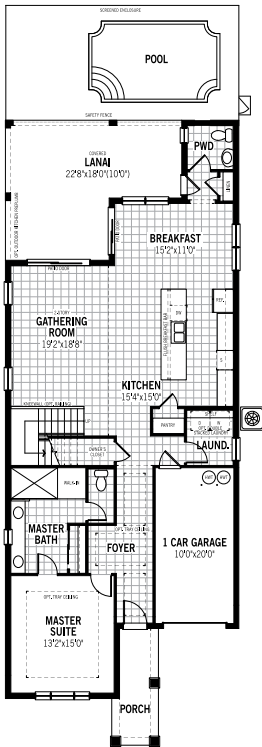

# LAGUNA FLOORPLAN

FROM \$442,990

5 BED, 4.5 BATHS 2750 SQ FT.

# BALI FLOORPLAN

FROM \$544,990  
7 BED, 4.5 BATHS 3505 SQ FT.

# CABO 2 FLOOR PLAN

FROM \$559,990

8 BED, 6 BATHS 3778 SQ. FT.

# NAPA FLOOR PLAN

FROM \$579,990  
9BED, .5 BATHS 4378 SQ FT.