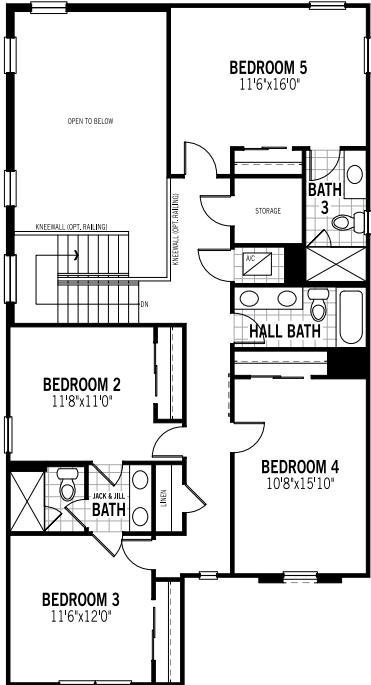

# LAGUNA FLOORPLAN

FROM \$442,990

5 BED, 4.5 BATHS 2750 SQ FT.

# BALI FLOORPLAN

FROM \$544,990  
7 BED, 4.5 BATHS 3505 SQ FT.

# CABO 2 FLOOR PLAN

FROM \$559,990

8 BED, 6 BATHS 3778 SQ. FT.

# NAPA FLOOR PLAN

FROM \$579,990  
9BED, .5 BATHS 4378 SQ FT.